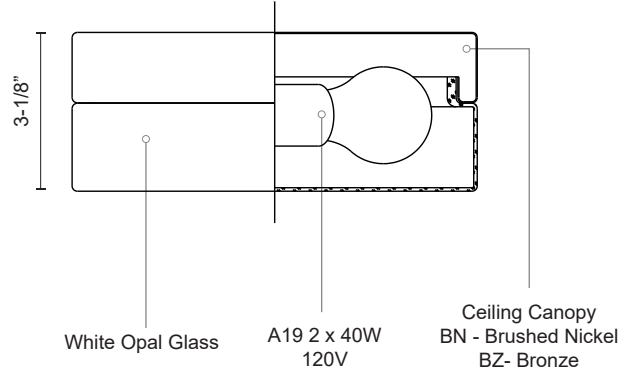

LOMITA
52022S
 FLUSH MOUNTS

PROJECT

DESCRIPTION

Two lamp flush mount ceiling fixture with white round opal glass and available in a bronze or brushed nickel finish.

52022SBZ
Bronze

52022SBN
Brushed Nickel

SPECIFICATION DETAILS

* For custom options, consult factory for details.

Fixture Dimensions	D9" x H3-1/8"
Lamp Type	Incandescent, A19, Medium Base
Wattage	2 x 40W
Voltage	120V
Glass Details	White Opal Glass
Bulbs Included	No